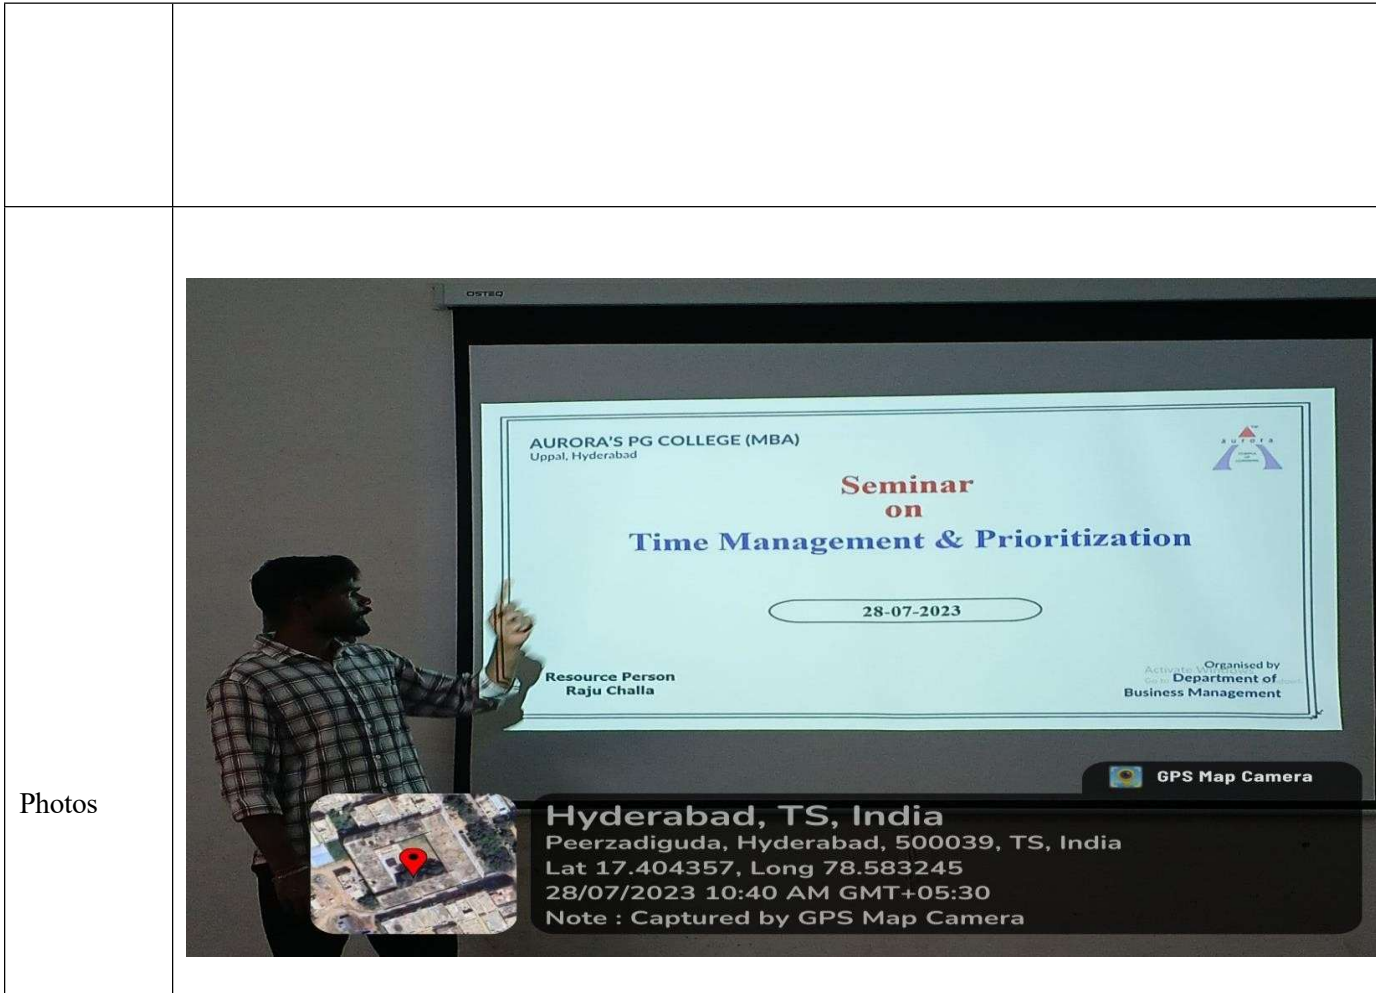

DIRECTOR
Aurora's PG College (MBA)
Uppal, Hyderabad-500092