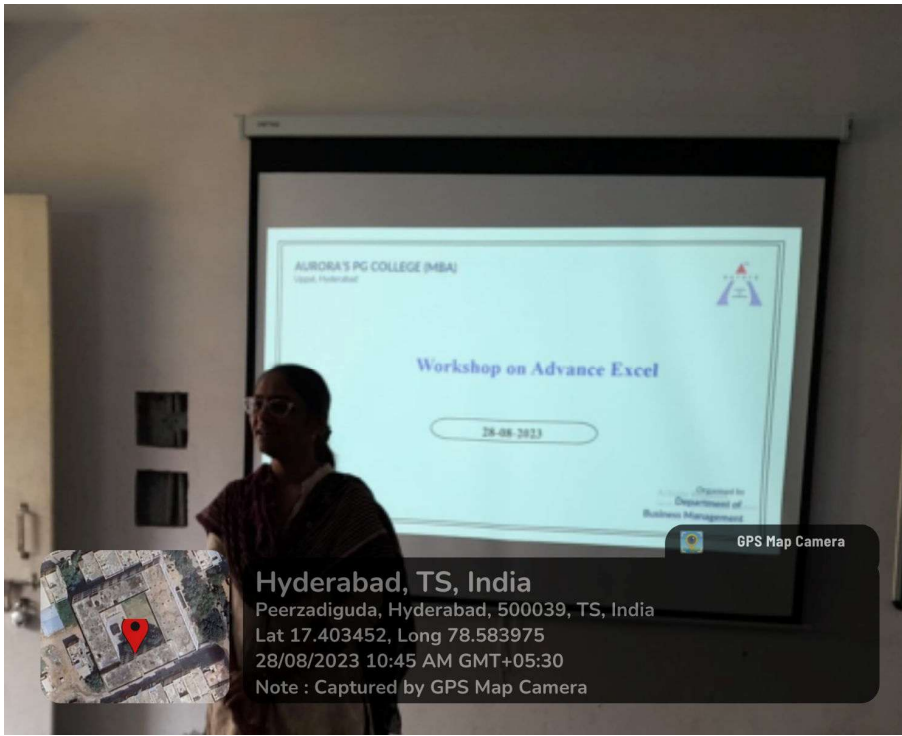

Photos

Hyderabad, TS, India
Peerzadiguda, Hyderabad, 500039, TS, India
Lat 17.403452, Long 78.583975
28/08/2023 10:45 AM GMT+05:30
Note : Captured by GPS Map Camera