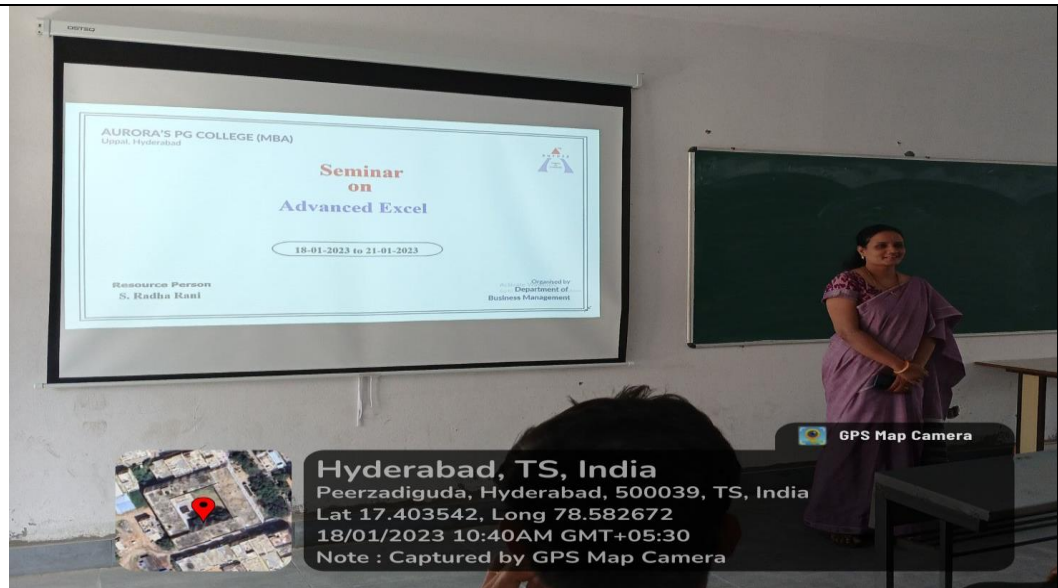

Photos

DIRECTOR
Aurora's PG College (MBA)
Uppal, Hyderabad-500092

Workshop on Advanced Word

Date:-16/08/2022-17/08/2022

S NO	HALLTICKET NO	NAME OF THE STUDENT	DPT	ATTENDANCE SIGNATURE	
				16-Aug	17-Aug
1	130321672001	P VENKATESH SAGAR	MBA	Sagar	Sagar
2	130321672002	ARAKALA TULASI	MBA	Tulasi	Tulasi
3	130321672003	POTHARLA LAHARIKA	MBA	Laharika	Laharika
4	130321672004	GUNTIPALLI SPANDANA	MBA	AB	AB
5	130321672005	MAHANKALI SUMITH CHANDRA	MBA	AB	AB
6	130321672006	GONDA VAMSHI	MBA	vamshi	vamshi
7	130321672007	POLA MANI RATHNAM	MBA	Rathnam	Rathnam
8	130321672008	NAGULAPALLY MANIKANTA	MBA	Manikanta	Manikanta
9	130321672009	BOBBALA PRASHANTHI	MBA	Prashanthi	Prashanthi
10	130321672010	MOHAMMED ZUBAIR	MBA	Zubair	Zubair
11	130321672011	VANAM HEMALATHA	MBA	Hemalatha	Hemalatha
12	130321672012	LOKIREDDY ADILAXMI	MBA	Adhikarimi	Adhikarimi
13	130321672013	BEEMA PRIYANKA	MBA	Priyanka	Priyanka
14	130321672014	SHEGURI JYOTHI	MBA	Jyothi	Jyothi
15	130321672015	MALLELA SREEVANI	MBA	Sreevani	Sreevani
16	130321672016	BUSSU HARIKRISHNA	MBA	Harikrishna	Harikrishna
17	130321672017	POREDDY SINDHUJA	MBA	Sindhuya	Sindhuya
18	130321672018	ISMAIL	MBA	ismail	ismail
19	130321672019	BIJOYA BHATTACHARIYA	MBA	Srekanth	Srekanth
20	130321672020	NUNE SRIKANTHREDDY	MBA	Anjani Kumar	Anjani Kumar
21	130321672021	DANDEM ANJANI KUMAR	MBA	Anjani Kumar	Anjani Kumar
22	130321672022	KOTHA EEDIGI KARUNAKAR GOUD	MBA	Karunakargoud	Karunakargoud
23	130321672023	INAYATULLA	MBA	inaya	inaya
24	130321672024	DHYAVANAPELLI PAVANKUMAR	MBA	Parantalyan	Parantalyan
25	130321672025	PURELLA VENKATESH	MBA	Venkatesh	Venkatesh
26	130321672026	K VINOD KUMAR	MBA	AB	AB
27	130321672027	PULIPATI ANJI	MBA	AB	AB
28	130321672028	KOTHURI PRUTHVI RAJ	MBA	AB	AB
29	130321672029	THOLLA SESHU	MBA	AB	AB
30	130321672030	YAKATI PRAVEEN	MBA	AB	AB
31	130321672031	NYATHAKANI BHASKAR	MBA	AB	AB
32	130321672032	UPPUNUTHULA NIKHIL	MBA	AB	AB
33	130321672033	METTU MAHIPAL REDDY	MBA	mahipal Reddy	mahipal Reddy
34	130321672034	JULURI ARUN KUMAR	MBA	Arun Kumar	Arun Kumar
35	130321672035	K AJAY KUMAR	MBA	Ajay Kumar	Ajay Kumar
36	130321672036	RANGU SHIRISHA	MBA	Shirisha	Shirisha
37	130321672037	M KAVYA SRI	MBA	Kavya	Kavya

DIRECTOR
Aurora's PG College (MBA)
Uppal, Hyderabad-500092